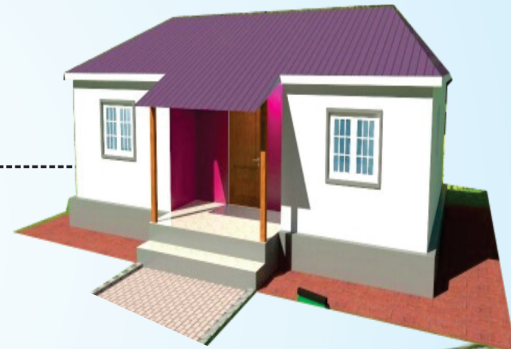

**GRIHASTHA**  
DEVELOPERS

Live Where You Love

T.L.P NO : 57/2024/H

**7 Acres | 85 Plots**

**NANDI HILL'S**

THE WEEKEND HOME  
PLOTS

Near to

◆ **FUTURE 4TH CITY MUCHERLA** ◆

@ Srisailam Highway, Maisigandi, Kadthal

*Experience  
A Privileged Lifestyle*

**1 BHK**  
525 Sq ft

**2 BHK**  
750 Sq ft

Price:

**₹ 12,000/-**

Per sq.yd

**Buy a Plot Get FREE Construction House**

Gaddameedi Thanda

• BUY A PLOT OF 250 SQ. YARDS OR LESS AND GET A FREE 1 BHK - 525 SFT - HOUSE!

• BUY A PLOT OF OVER 250 SQ. YARDS AND GET A FREE 2 BHK - 750 SFT - HOUSE!